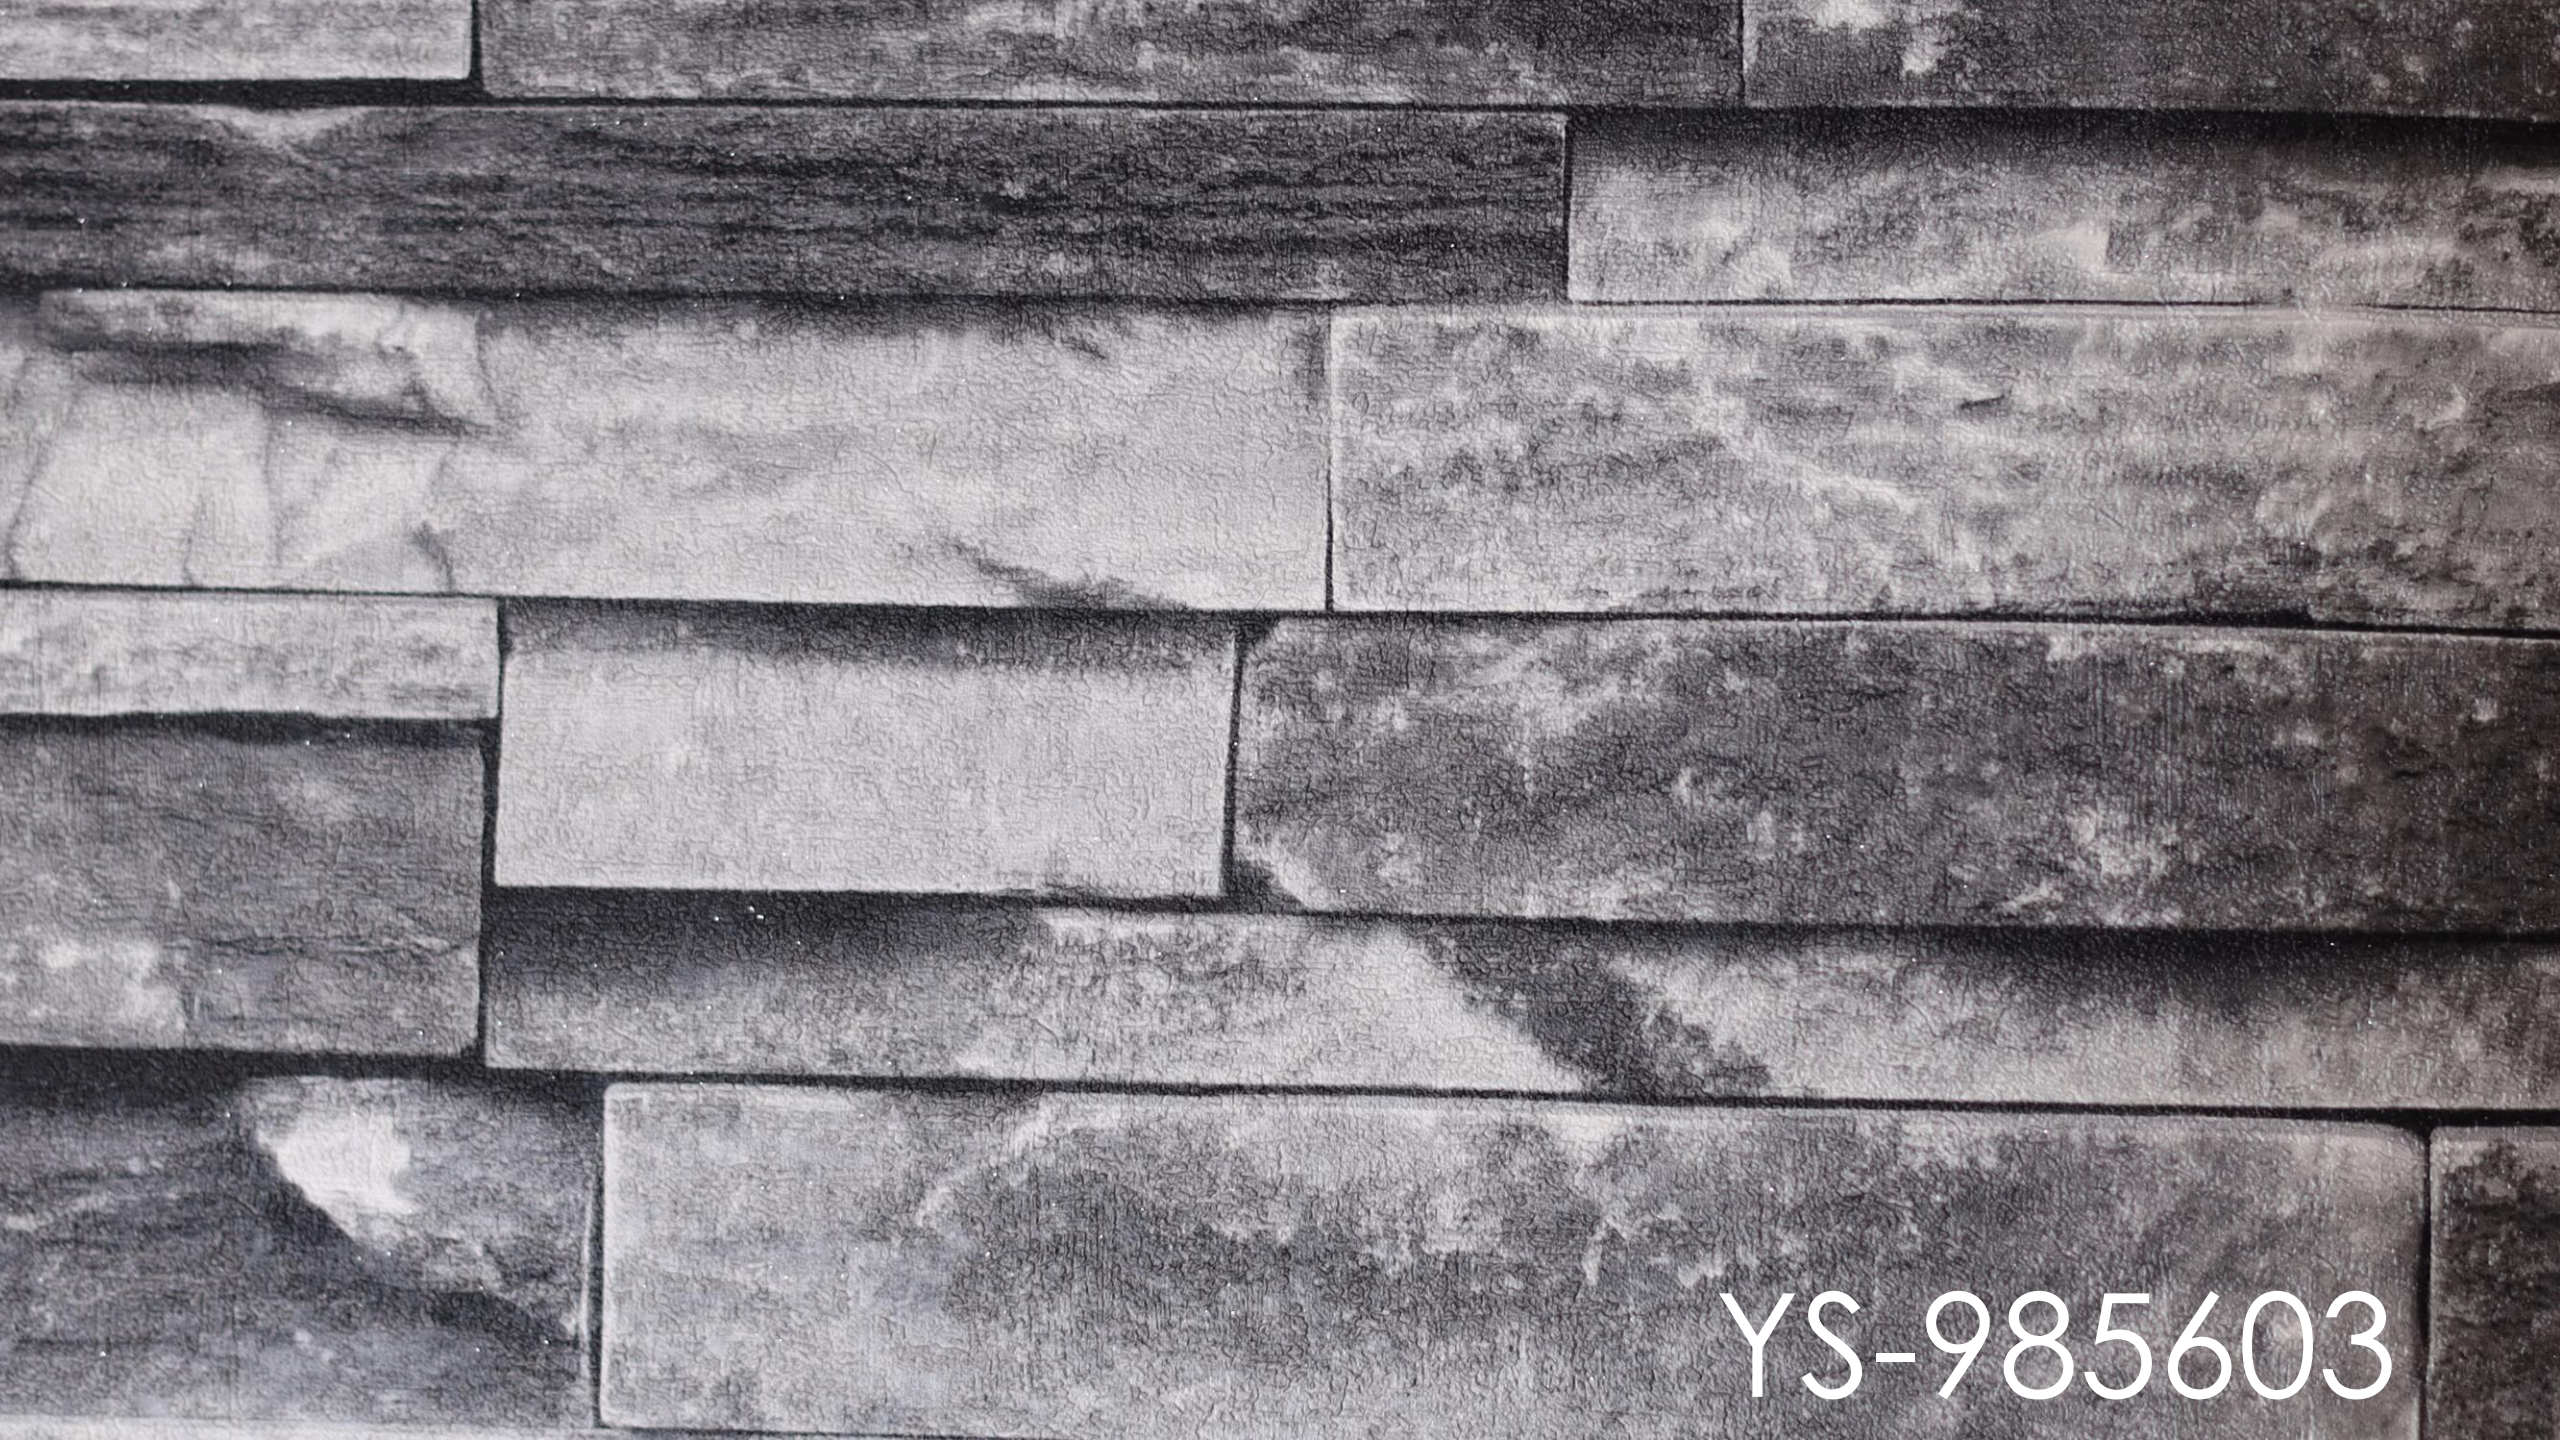

THE KING

YS-985603

YS-985607

YS-985605

YS-985505

YS-985602

YS-985904

YS-985902

YS-910607

YS-910606

YS-910601

YS-910608

YS-986505

YS-986502

A close-up photograph of several vertical wooden planks. The wood is heavily weathered, showing a mix of grey, brown, and reddish tones. There are numerous scratches, scuffs, and areas where the surface material has been worn away, revealing the underlying wood grain. The planks are arranged in a vertical stack, with visible gaps between them. In the bottom right corner, the alphanumeric code 'YS-910306' is printed in a clean, white, sans-serif font.