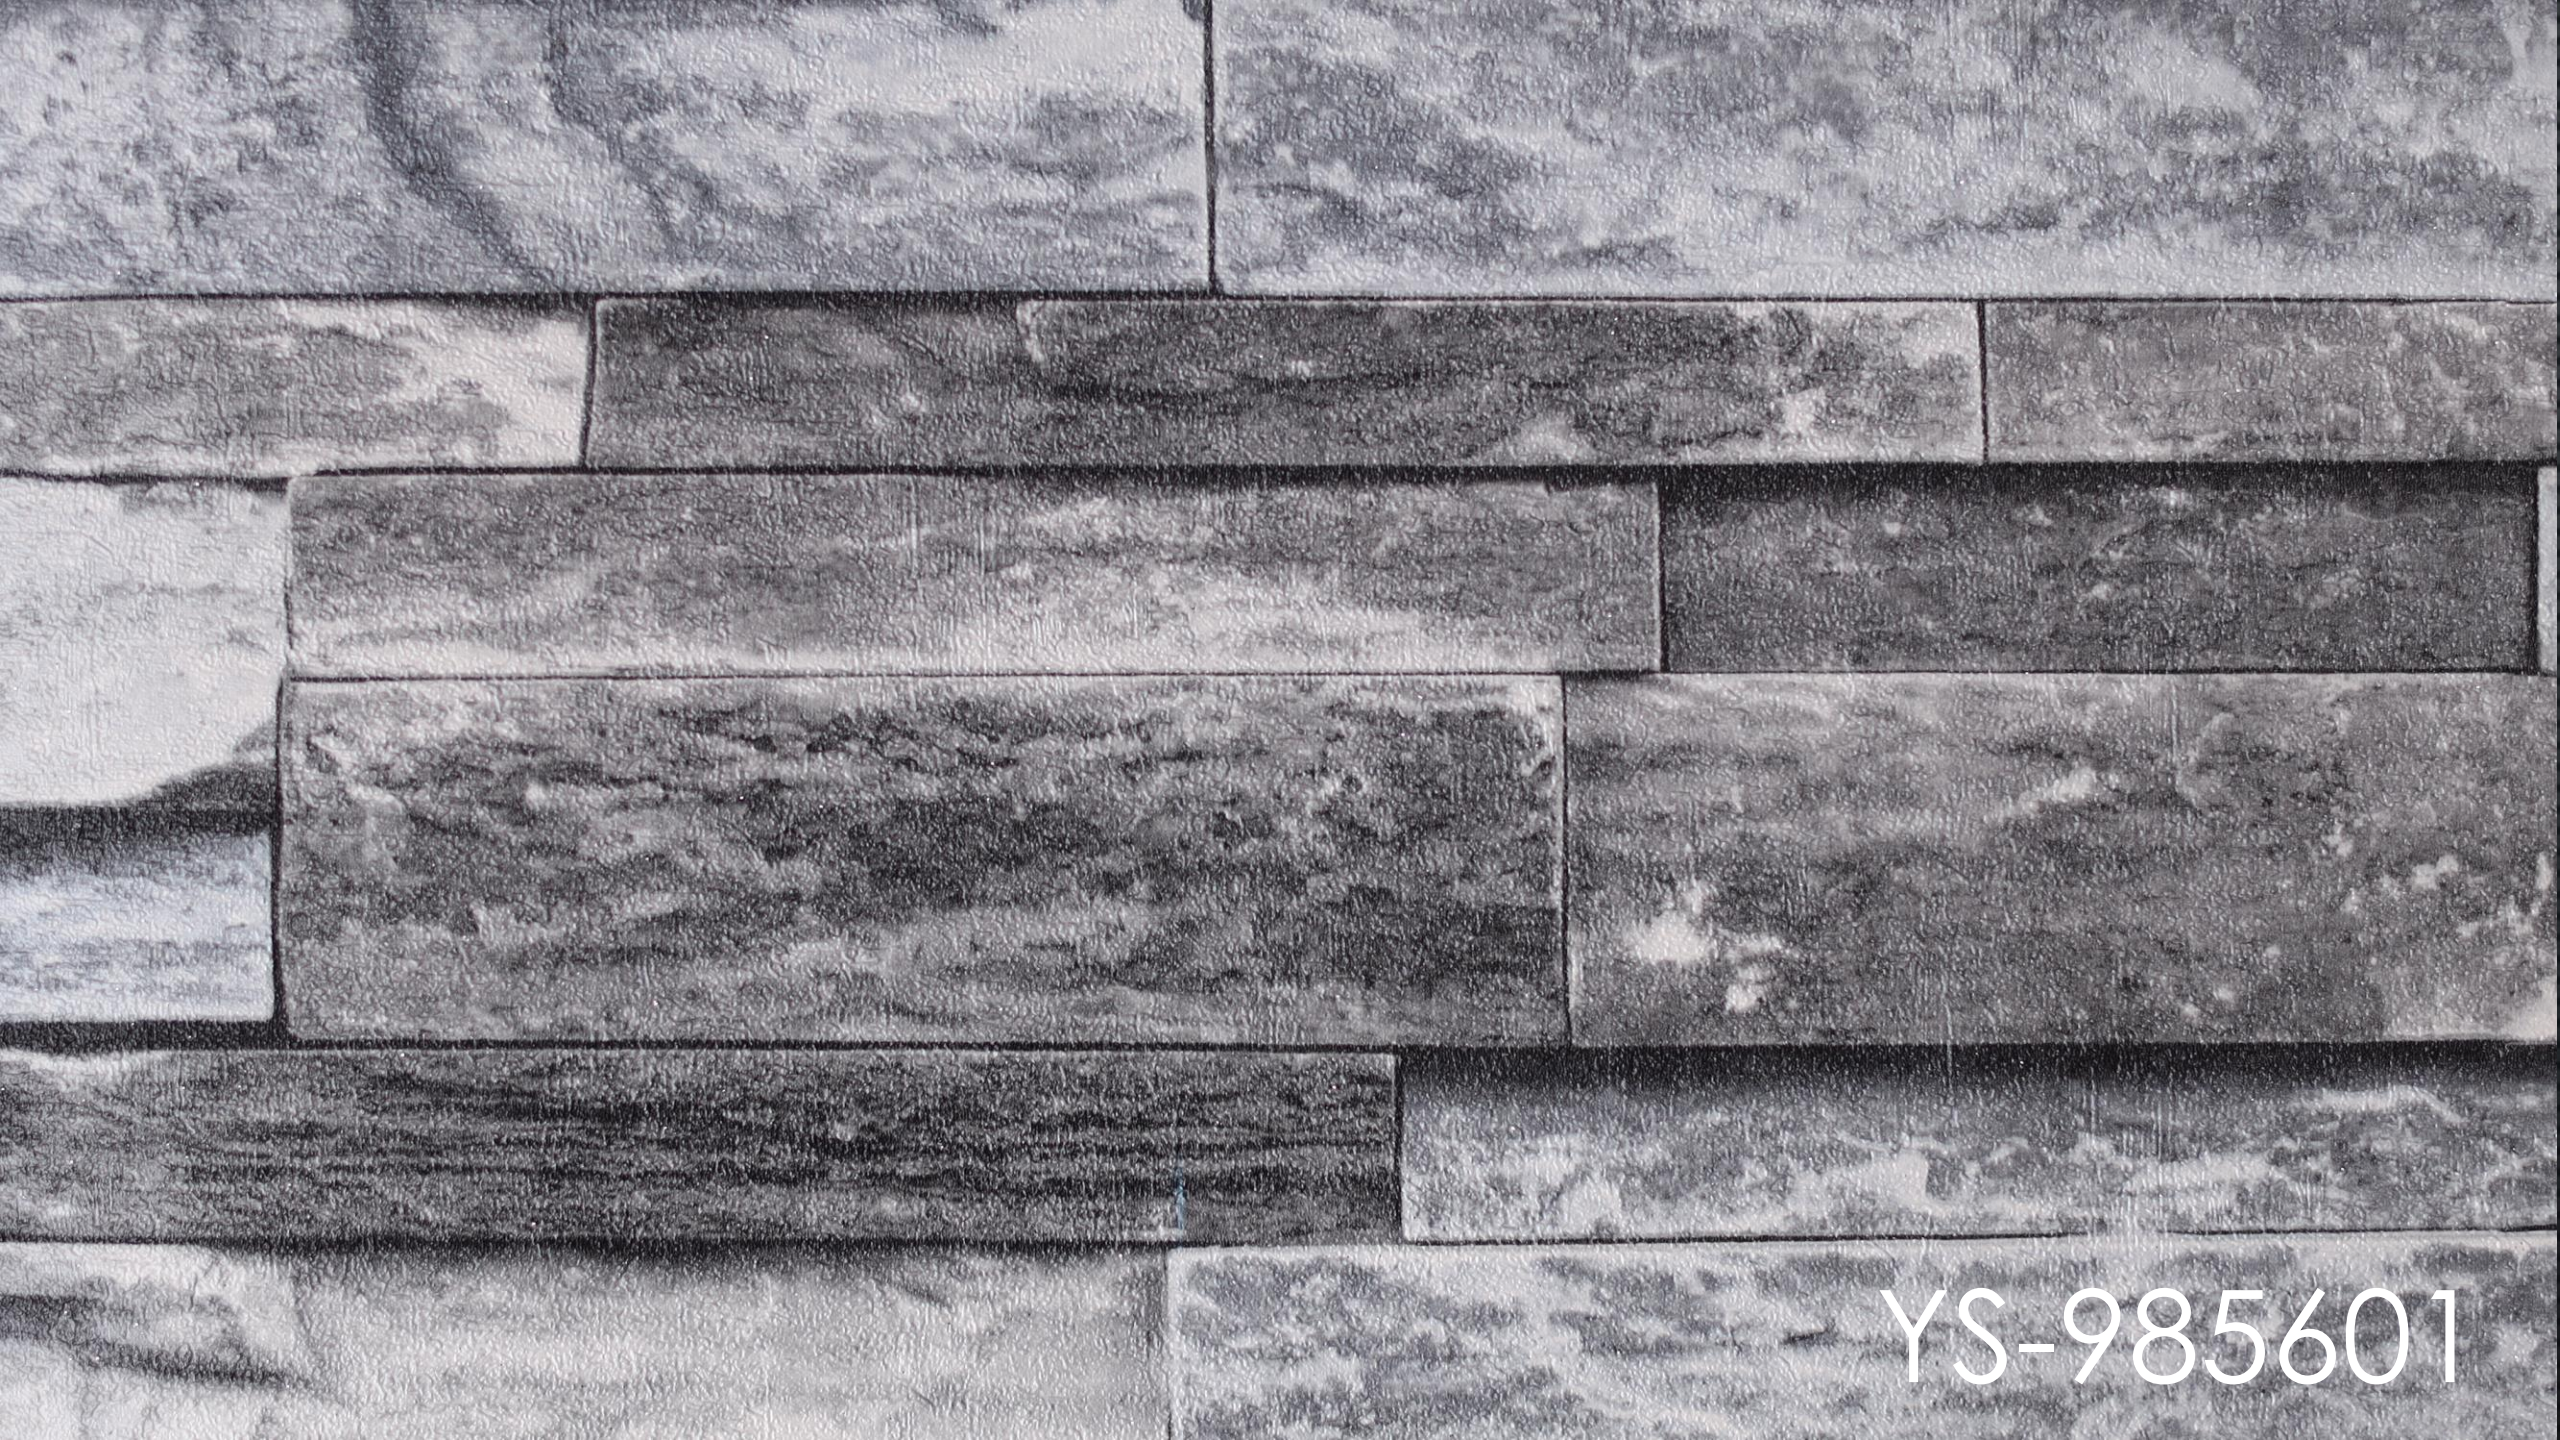

THE KING

YS-985603

YS-985607

YS-985605

YS-985505

YS-985602

YS-985904

YS-985902

YS-910607

YS-910606

YS-910601

YS-910608

YS-986505

YS-986502

A close-up photograph of several vertical wooden planks. The wood is heavily weathered, showing a mix of grey, brown, and reddish tones. There are numerous scratches, scuffs, and areas where the surface material has been worn away, revealing the underlying wood grain. The planks are arranged in a vertical stack, with visible gaps between them. In the bottom right corner, the alphanumeric code 'YS-910306' is printed in a clean, white, sans-serif font.